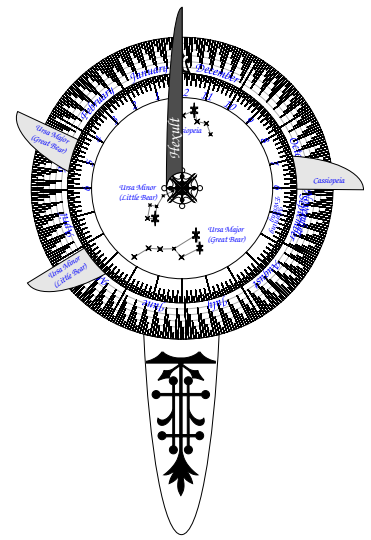

The Nocturnal

To Make

- ✦ Cut out the three pieces below
- ✦ Rivet together pieces as shown:~
- ✦ Ensure rivet is hollow so that you can see through the middle

Note

This Nocturnal is drawn using our calendar and a time. In Hexult, they could build much simpler ones, as long as they were the same as each other.

To use

- ✦ Choose whichever reference star you can see best .
- ✦ Align the appropriate tooth with todays date.
- ✦ Hold away from you, upright by the handle
- ✦ Sight the North star through the hole in the middle
- ✦ Turn the pointer to line up with the reference star
- ✦ Read off the local time