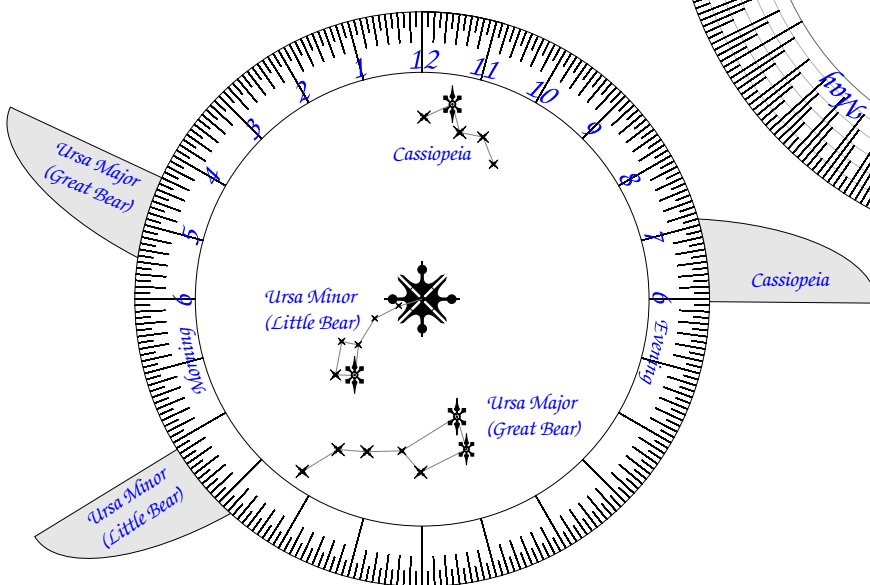

The Nocturnal

To Make

- ✦ Cut out the three pieces below
- ✦ Rivet together pieces as shown:~
- ✦ Ensure rivet is hollow so that you can see through the middle

Note

This Nocturnal is drawn using our calendar and a time. In Hexult, they could build much simpler ones, as long as they were the same as each other.

To use

- ✦ Choose whichever reference star you can see best .
- ✦ Align the appropriate tooth with todays date.
- ✦ Hold away from you, upright by the handle
- ✦ Sight the North star through the hole in the middle
- ✦ Turn the pointer to line up with the reference star
- ✦ Read off the local time